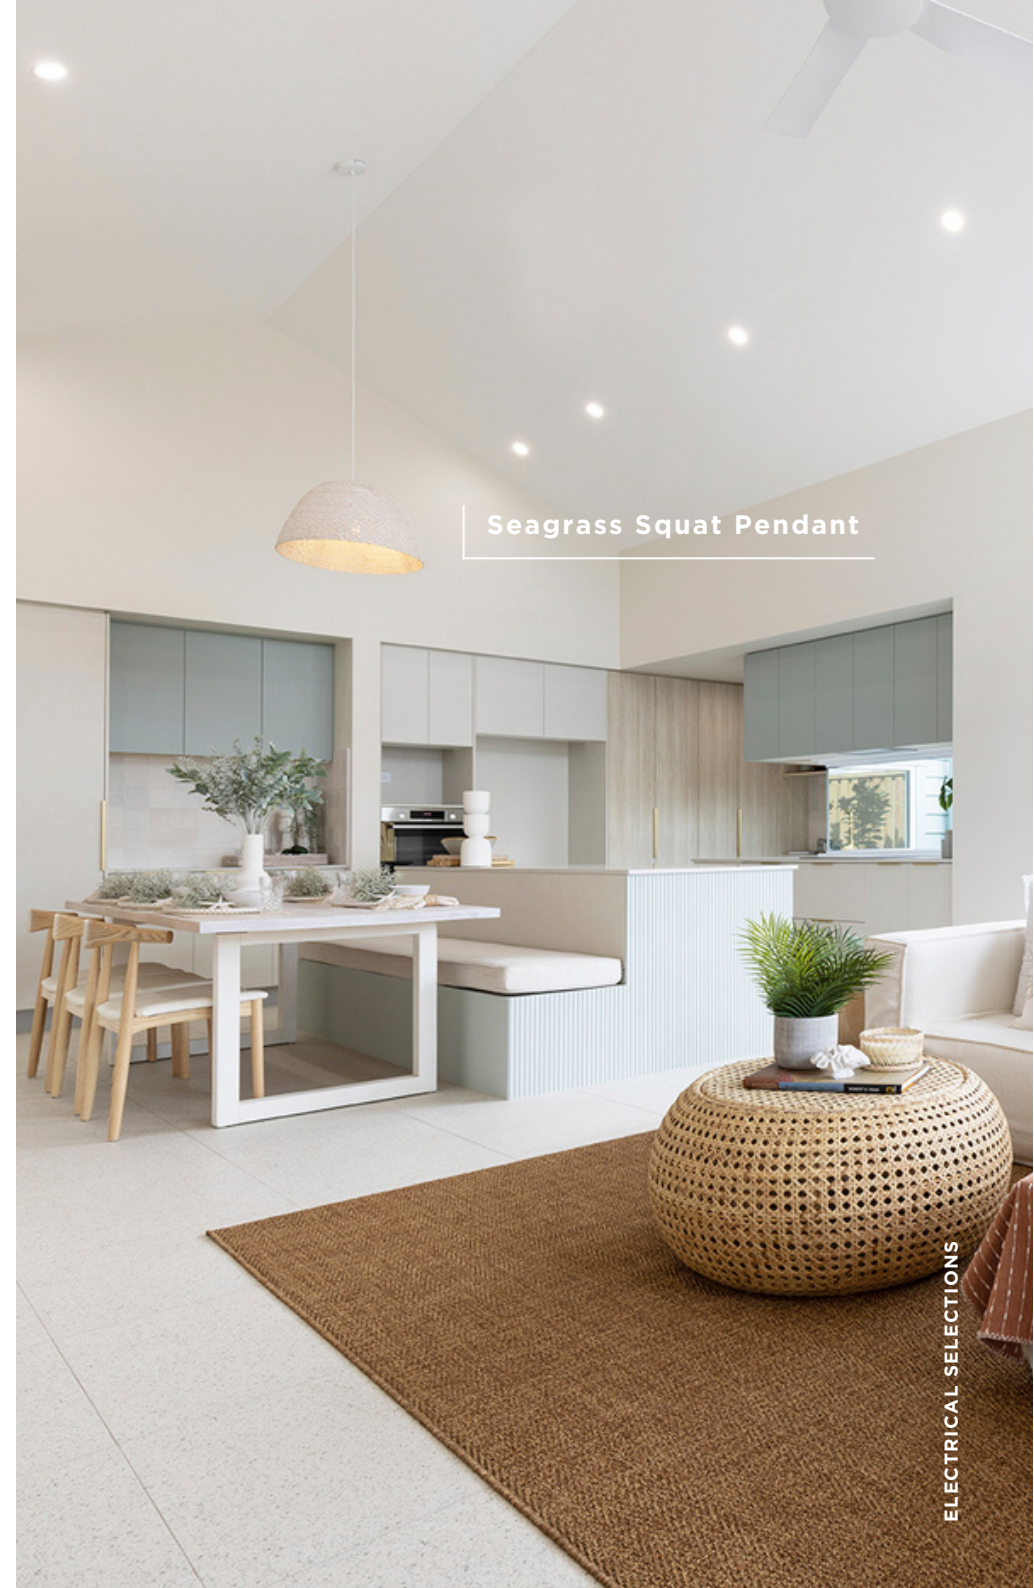

ELECTRICAL SELECTIONS

- **Dining pendant** Beacon Lighting | Seagrass Squat Pendant
- **Powder pendants** Beacon | Masson Gypsum 1 Light Ribbed
- **Ceiling fans** Futura | Eco 52" 4 Blade timber ceiling fans
- **External lights** Beacon | Brix Round 2 Light Up/Down Light White

Seagrass Squat Pendant